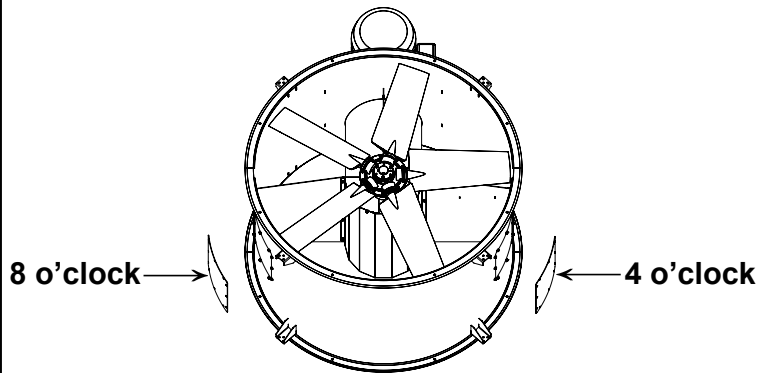

Inspection Door Location Options